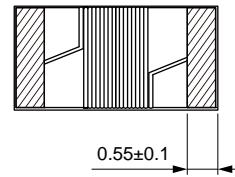

**WIV Series**  
Wire Wound Inductor  
Size 2520

Dimensions: [mm]

Electrical Properties:
