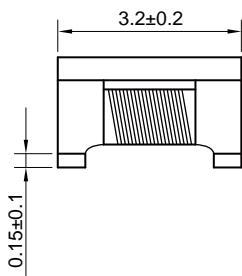

**SCM Series**  
Common Mode Filter  
Size 3216

Dimensions: [mm]

KOHER Electronics  
F9, No. 4188, Huaning Rd, Minhang District.  
021-34753361 Contact@kohergroup.com

Schematic:

Electrical Properties: