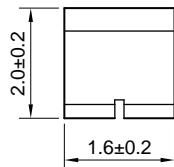

**SCM Series**  
Common Mode Filter  
Size 3216

Dimensions: [mm]

KOHER Electronics  
F9, No. 4188, Huaning Rd, Minhang District.  
021-34753361 Contact@kohergroup.com

Schematic:

Electrical Properties: