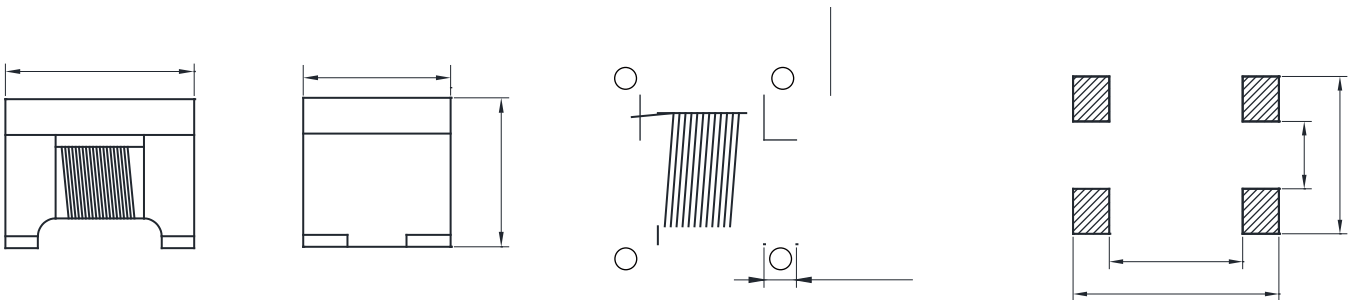

- Common mode filters for automotive Ethernet 1000BASE-T1S.
- This product achieves high S-parameter while using a proprietary method.
- AEC-Q200 qualified.
- Operating temperature : -40 to +125°C
- Quantity: 2000pcs.

- Ethernet system.

ACMA3225ETH-800Y	80	+50/-30%	100	2.6	80	10